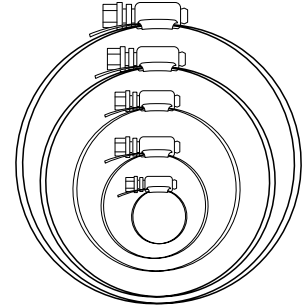

# HOSE CLAMPS

## HOSE CLAMPS (WORM TYPE)

Stainless Steel With Steel Screw  
Stainless Steel With Stainless Steel Screw  
Range Size From 7/32 Inches To 6 Inches

## HOSE CLAMP RACK

5 Loop Clamp Rack  
10 Loop Clamp Rack